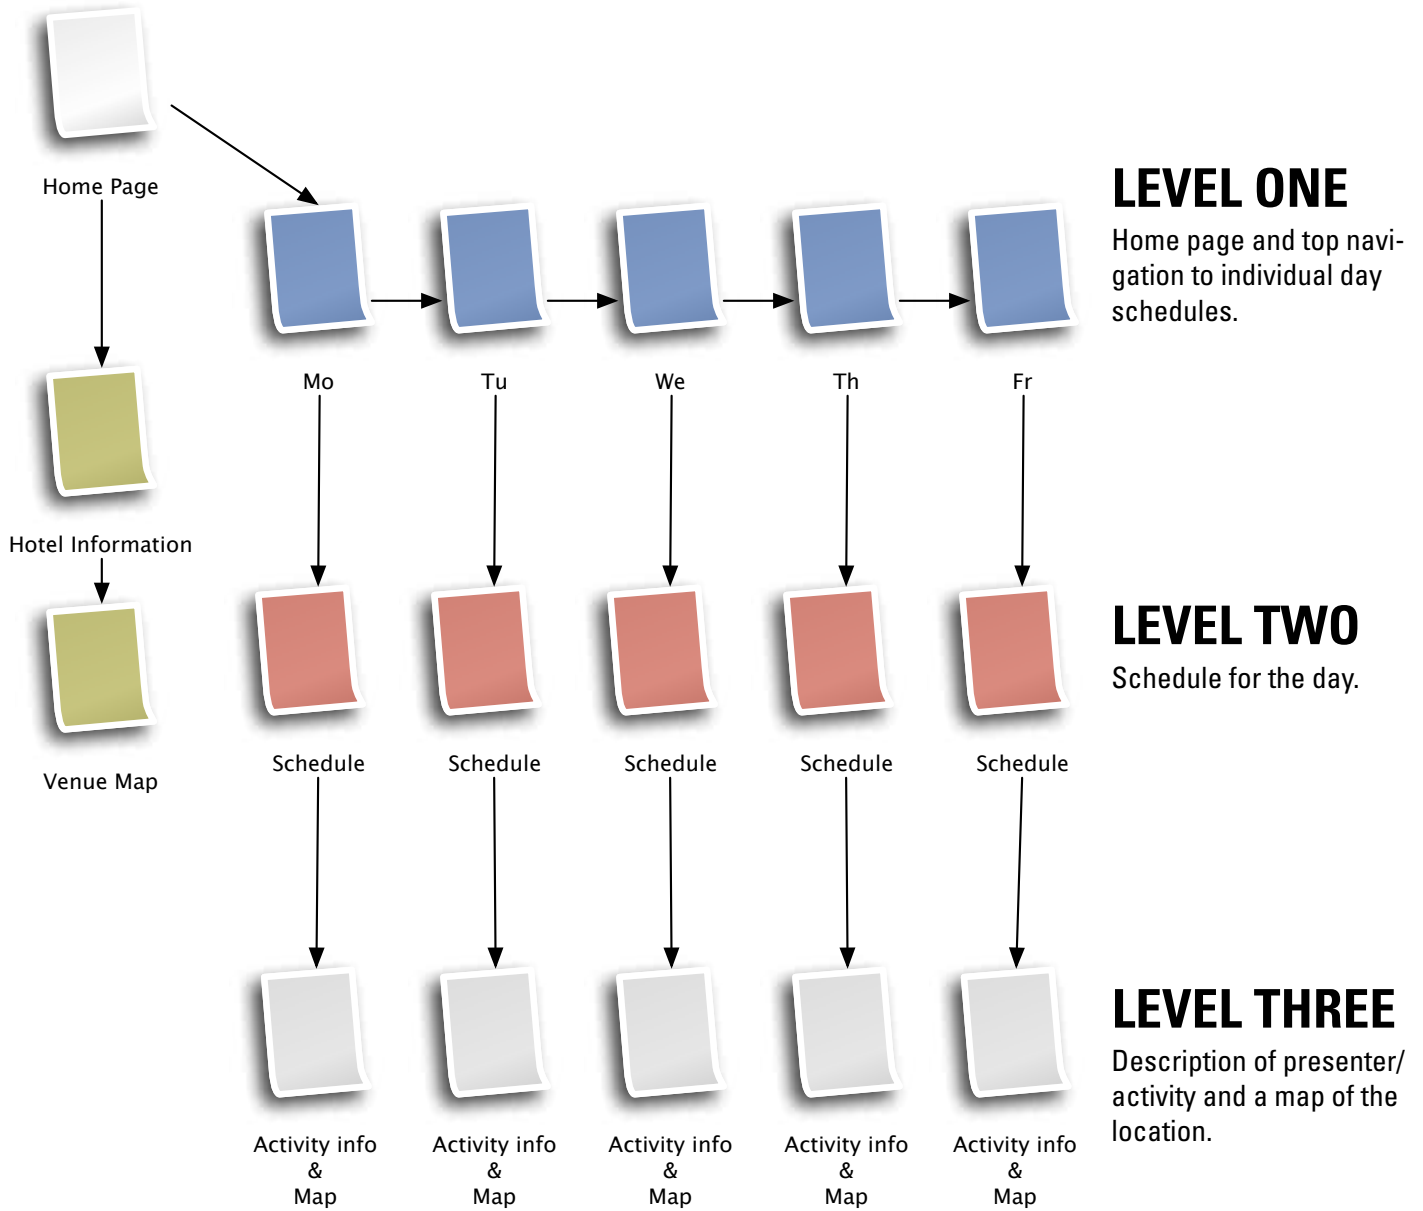

SCOTTS MIRACLE GRO NATIONAL SALES MEETING MOBILE WEBSITE

SITEMAP

Mo Tu We Th Fr

NSM | 2011

IT'S YOUR SHIP

Hotel Information

Venue Map

LEVEL ONE

Detail of activity.

Description of activity and map of location.